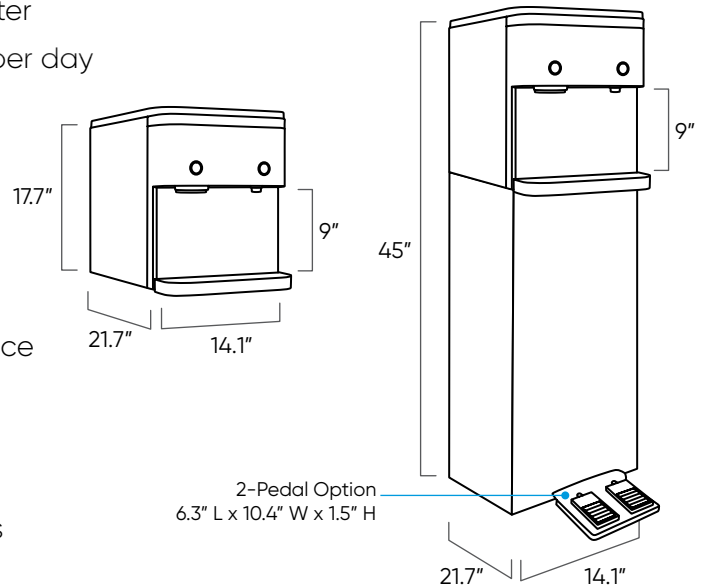

water up

Quench 960/965

Upgrade your workplace water and ice dispenser with the Quench 960! The Quench 960 water and ice dispenser produces up to 125 lbs. of high-quality chewable nugget ice while providing an endless supply of freshly filtered ambient and hot drinking water. With its taller “no-bend” ergonomic design and drainless technology, the Quench 960 is an attractive addition to any workplace location – break room, kitchen, or hallway. The Quench 965 is the same great water and ice dispenser as a compact space-saving countertop model. Water up with the Quench 960!

Bottlefree Water Cooler & Ice Dispenser

- State-of-the-art Quench filtration
- Single spout for room temperature and hot drinking water
- Produces 125 lbs. of chewable compressed nugget ice per day
- Stores up to 7 lbs. of ice
- Hot water safety dispensing
- Antimicrobial surface protection
- Drainless installation
- Leak detection technology
- Touchless dual pedal dispensing or touch sensor interface
- ADA compliant
- Taller ergonomic “no-bend” dispensing design (freestanding model)
- Countertop model Quench 965 fits under most cabinets

Specifications

Quench 960 (Freestanding)

Dimensions	45" h x 14.1" w x 21.7" d
Dispensing Area Height	9"
Weight	60 lbs
Ice Output	125 lbs in 24 hours
Ice Storage	7 lbs
Recommended Water Pressure	30 - 70 PSI
Rated Voltage/Frequency	120V/60Hz
Power Consumption	1.6kWh/ 24 hours
Drainage	Drainless technology
Clearance	5" sides, rear; Access to the top is required for service
Model Number	960

Quench 965 (Countertop)

Dimensions	17.7" h x 14.1" w x 21.7" d
Dispensing Area Height	9"
Weight	43 lbs
Ice Output	125 lbs in 24 hours
Ice Storage	7 lbs
Recommended Water Pressure	30 - 70 PSI
Rated Voltage/Frequency	120V/60Hz
Power Consumption	1.6kWh/24 hours
Drainage	Drainless technology
Clearance	5" sides, rear; Access to the top is required for service
Model Number	965