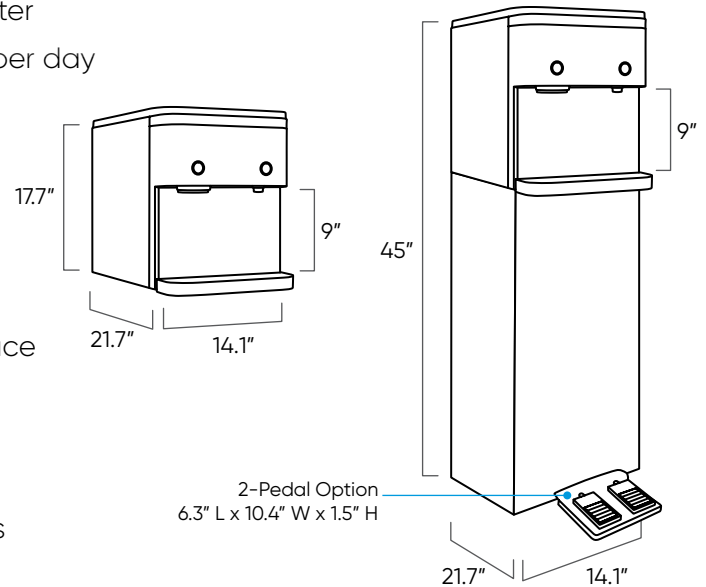

water up

Quench 960/965

Upgrade your workplace water and ice dispenser with the Quench 960! The Quench 960 water and ice dispenser produces up to 125 lbs. of high-quality chewable nugget ice while providing an endless supply of freshly filtered ambient and hot drinking water. With its taller “no-bend” ergonomic design and drainless technology, the Quench 960 is an attractive addition to any workplace location – break room, kitchen, or hallway. The Quench 965 is the same great water and ice dispenser as a compact space-saving countertop model. Water up with the Quench 960!

Bottlefree Water Cooler & Ice Dispenser

- State-of-the-art Quench filtration
- Single spout for room temperature and hot drinking water
- Produces 125 lbs. of chewable compressed nugget ice per day
- Stores up to 7 lbs. of ice
- Hot water safety dispensing
- Antimicrobial surface protection
- Drainless installation
- Leak detection technology
- Touchless dual pedal dispensing or touch sensor interface
- ADA compliant
- Taller ergonomic “no-bend” dispensing design (freestanding model)
- Countertop model Quench 965 fits under most cabinets

Specifications

Quench 960 (Freestanding)

Dimensions	45" h x 14.1" w x 21.7" d
Dispensing Area Height	9"
Weight	60 lbs
Ice Output	125 lbs in 24 hours
Ice Storage	7 lbs
Recommended Water Pressure	30 - 70 PSI
Rated Voltage/Frequency	120V/60Hz
Power Consumption	1.6kWh/ 24 hours
Drainage	Drainless technology
Clearance	5" sides, rear; Access to the top is required for service
Model Number	960

Quench 965 (Countertop)

Dimensions	17.7" h x 14.1" w x 21.7" d
Dispensing Area Height	9"
Weight	43 lbs
Ice Output	125 lbs in 24 hours
Ice Storage	7 lbs
Recommended Water Pressure	30 - 70 PSI
Rated Voltage/Frequency	120V/60Hz
Power Consumption	1.6kWh/24 hours
Drainage	Drainless technology
Clearance	5" sides, rear; Access to the top is required for service
Model Number	965