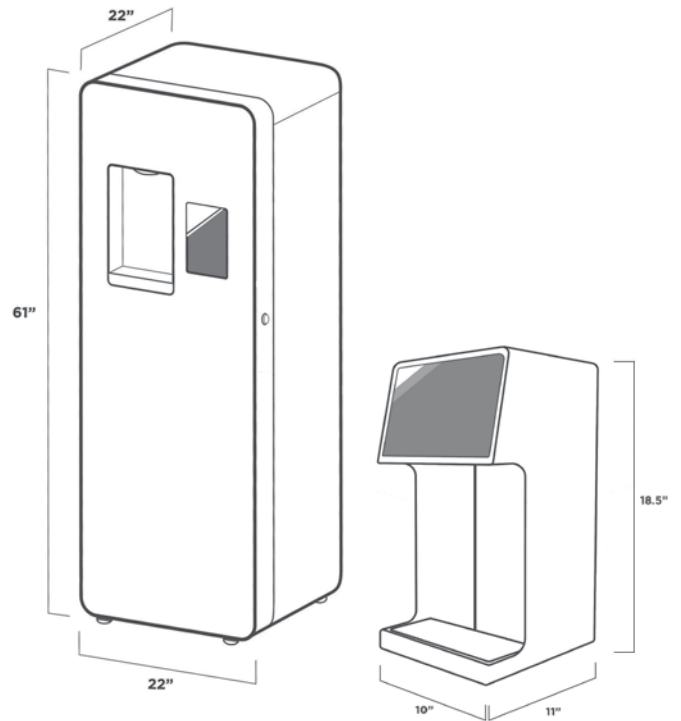

Bevi by Quench Freestanding

Bevi by Quench Countertop

- Choose and mix from four flavors at a time
- Chilled and sparkling water
- Intuitive touchscreen interface for easy customization
- Proprietary no flavor cross contamination design
- Freestanding unit fits in compact 2' x 2' floor space
- Plumbing and hardware for Countertop unit are integrated into base cabinets below

Watermelon

Specifications

DESCRIPTION	SPECIFICATION
Dimensions	
Freestanding:	61" h x 22" w x 22" d
Countertop:	Above Counter: 18.5" h x 10" w x 11" d Under-the-counter: 28" h x 34" w x 24" d (easily fits into 2 cabinets)
Water Options	Sparkling and cold still with and without added flavor
CO ₂ Tank	Customized by location
Rated Voltages/Frequency	120v/60Hz
Power Consumption	6 amps (recommend dedicated electrical outlet)
Users	200 users