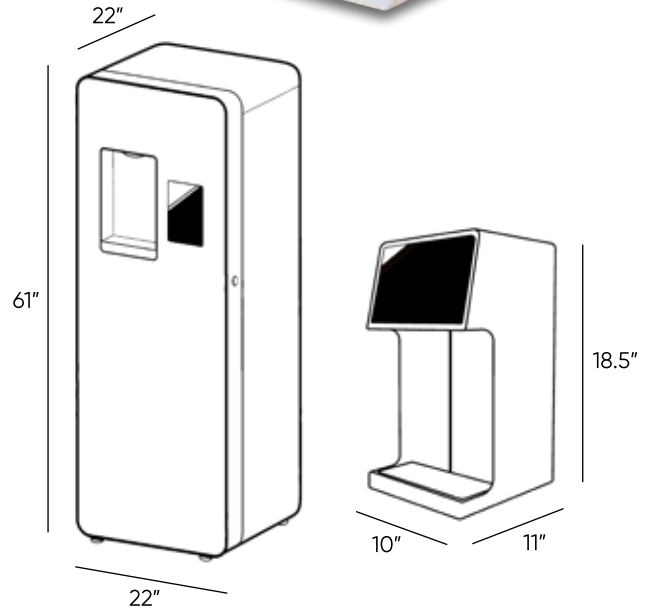

Flavored Sparkling Water

- Choose and mix from four flavors at a time
- Chilled and sparkling water
- Offers both touchless or touchscreen interface dispensing for easy customization
- Proprietary no flavor cross-contamination design
- Freestanding model fits in compact 2' x 2' floor space
- CO₂ cylinder fits inside the Freestanding model
- Plumbing and hardware for Countertop model are integrated into base cabinets below

Specifications

Bevi by Quench	Freestanding	Countertop
Dimensions	61" h x 22" w x 22" d	Above counter: 18"h x 10"w x 11"d Under-the-counter: 28"h x 34"w x 24"d (easily fits into 2 cabinets)
Weight	343 lbs	—
Dispensing Height	11"	10"
Water Options	Sparkling and cold still with and without added flavor	Sparkling and cold still with and without added flavor
Recommended Water Pressure	50 - 80 psi	50 - 80 psi
Rated Voltage/Frequency	120v/60Hz	120v/60Hz
Power Consumption	6 amps (recommend dedicated electrical outlet)	6 amps (recommend dedicated electrical outlet)
Model	BEVI FS	BEVI CT