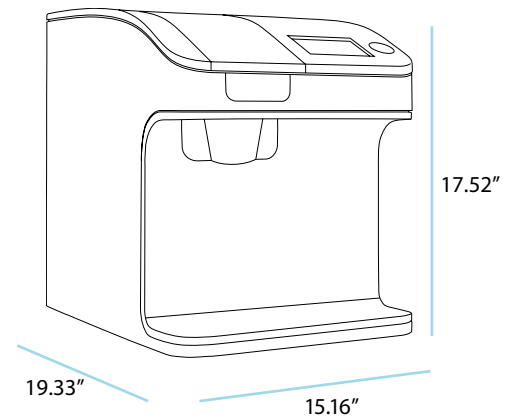

Specifications

DESCRIPTION	SPECIFICATION
Weight	48 lbs
Dimensions	17.52" h x 15.16" w x 19.33" d Please allow 7 inches for height clearance.
Water Options	Sparkling and cold still with and without added flavor
Cold Tank Capacity	1.32 gallons/5 liters