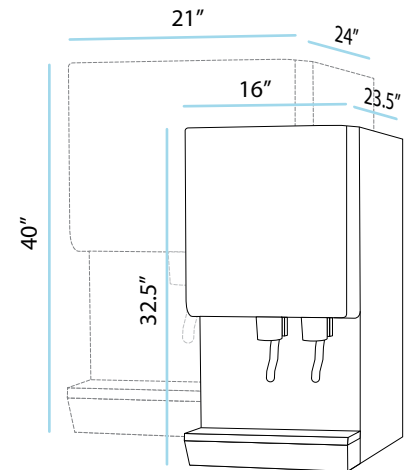

Specifications

DESCRIPTION	985-12	985-25	985-50
Weight	199 lbs	255 lbs	255 lbs
Dimensions (h x w x d)	32.5" x 16" x 23.5"	36" x 21" x 24"	40" x 21" x 24"
Clearance Needed	6" top, 6" right side	3" top, 3" each side	3" top, 3" each side
Ice Storage Capacity	12 lbs	25 lbs	50 lbs
Users	50	100	200
Filtration Options	Activated carbon or reverse osmosis		
Ice Output	Up to 400 lbs/24 hr		
Recommended Water Pressure	10-70 psi		
Rated Voltage/Frequency	115v/60Hz@13 amps		
Drain Requirement	Needs to be installed within 10 feet of a drain.		
Electrical Requirement	Standard 15 amp		
Power Consumption	5.7kW/100 lbs of ice		
Technology Options	Agion® silver ion antimicrobial protection		