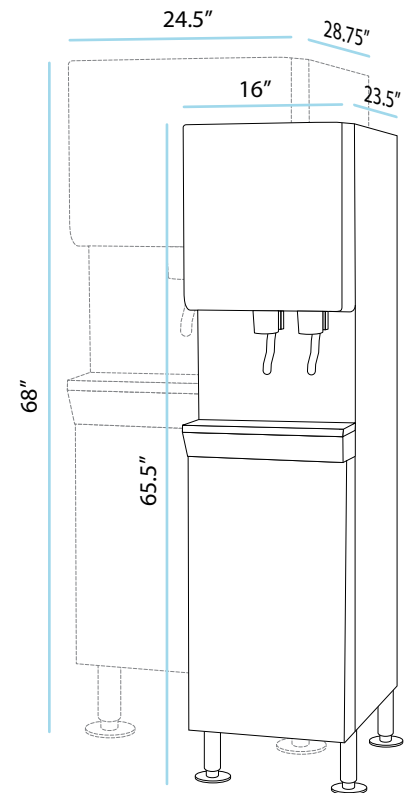

A GREEN APPROACH

Because it's bottleless, the Quench 980 keeps 300 (or more) 5-gallon plastic jugs out of landfills each year.