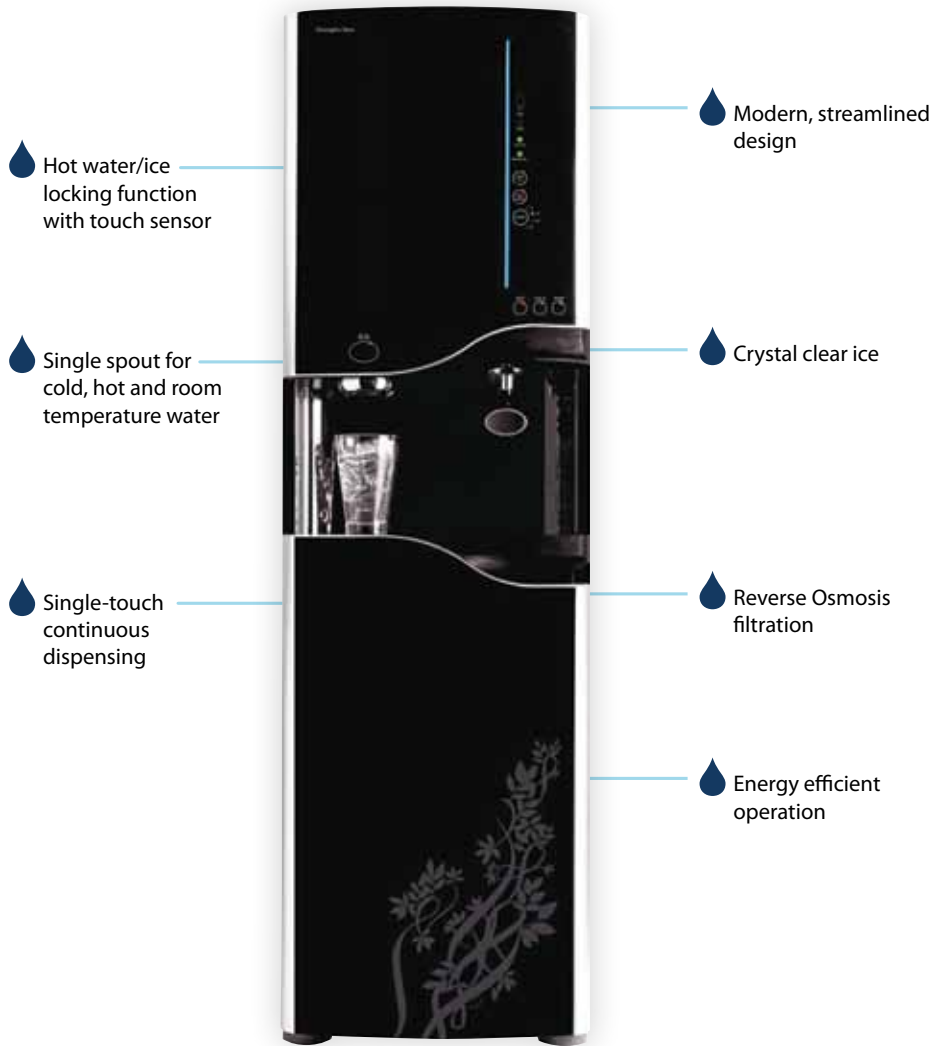

Quench 950: Free-Standing Water and Ice Dispenser

- ◆ Sleek, contemporary design
- ◆ Cold, hot and room temperature water
- ◆ Typically serves up to 30 users
- ◆ Touch-sensor dispensing
- ◆ Hot water safety lock
- ◆ Reverse osmosis filtration
- ◆ Prevents up to 180 plastic jugs from entering landfills each year

Beautiful on the outside, the best technology inside

Quench 950. Cold water, room temperature water, hot water *and* ice, all from one very modern machine. The Quench 950 features crystal clear ice and a unique recessed single spout design, as well as touch-sensor dispensing. Its great looking black-and-stainless-steel design is perfect for a breakroom.

A GREEN APPROACH

The Quench 950 prevents up to 180 5-gallon plastic jugs from entering landfills each year.

Specifications

DESCRIPTION	SPECIFICATION
Weight	119.7 lbs
Recommended Water Pressure	30-60 lbs psi
Dimensions	58.7" h x 16.9" w x 19.4" d
Clearance Needed	No clearance requirement
Cold Tank Capacity	1 Gal
Hot Tank Capacity	1.4 Gal
Ambient Tank Capacity	4.5 Gal

DESCRIPTION	SPECIFICATION
Ice Output	44 lbs/24 hours
Ice Storage	8.8 lbs
Rated Voltage/Frequency	110v/60Hz
Drainage	Requires drain within 20 ft
Power Consumption	720W (hot water and ice making)
Users	Typically serves up to 30 users