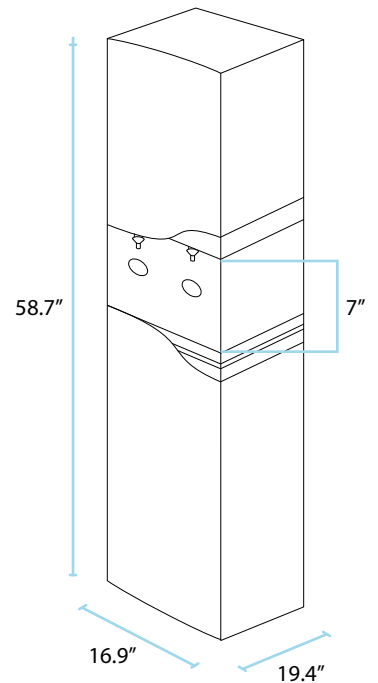

A GREEN APPROACH

The Quench 950 prevents up to 180 5-gallon plastic jugs from entering landfills each year.

Specifications

DESCRIPTION	SPECIFICATION
Weight	119.7 lbs
Recommended Water Pressure	30-60 lbs psi
Dimensions	58.7" h x 16.9" w x 19.4" d
Clearance Needed	No clearance requirement
Cold Tank Capacity	1 Gal
Hot Tank Capacity	1.4 Gal
Ambient Tank Capacity	4.5 Gal

DESCRIPTION	SPECIFICATION
Ice Output	44 lbs/24 hours
Ice Storage	8.8 lbs
Rated Voltage/Frequency	110v/60Hz
Drainage	Requires drain within 20 ft
Power Consumption	720W (hot water and ice making)
Users	Typically serves up to 30 users