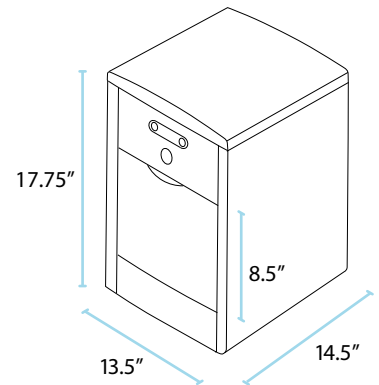

Beautiful on the outside, the best technology inside

Quench 640. The Quench 640 is a compact, stylish countertop water cooler. The space-saving, high-capacity 640 bottleless water cooler typically serves up to 65 people with cold and hot water. Place this sleek cooler in your break room, lunchroom or even your lobby or reception area.

A GREEN APPROACH

The Quench 640 prevents up to 300 5-gallon plastic jugs from entering landfills each year.

Specifications

DESCRIPTION	SPECIFICATION
Weight	42 lbs
Dimensions	17.75" h x 13.5" w x 14.5" d
Cold Tank Capacity	2.00 liters/0.53 gallons
Hot Tank Capacity	1.60 liters/0.40 gallons
Recommended Water Pressure	40-60 psi