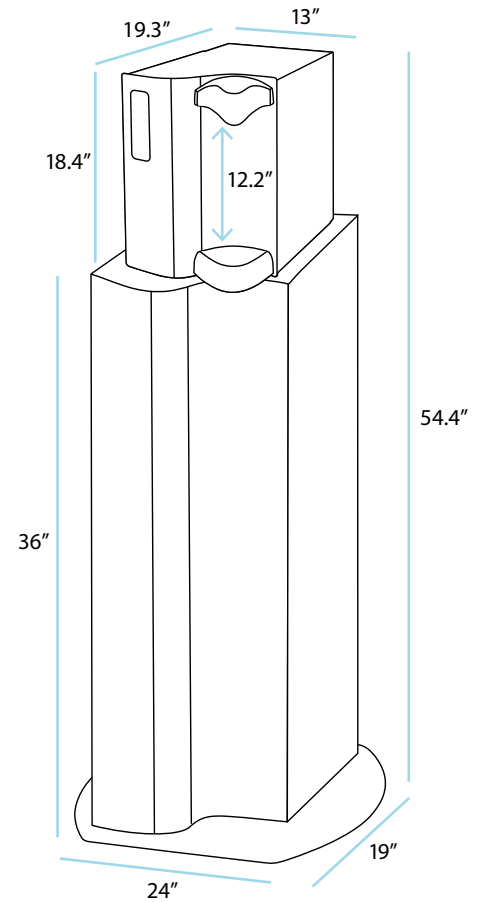

Quench 523. The Quench 523 is a graceful solution to your freestanding sparkling water cooler needs. The all stainless steel and aluminum design is ideal for demanding hospitality settings, but can fit nicely in an office, showroom, or any situation where you need a virtually endless supply of sparkling, filtered cold, or hot water. The Quench 523 comes standard with push-button dispensing and a large fill area to accommodate sports bottles and is ideal for showrooms, offices, pantries or reception areas.

Specifications

DESCRIPTION	SPECIFICATION
Dimensions	54.4" H x 24" W x 19" D with 12.2" dispensing
Weight	143.2 lbs
Water Options	Sparkling, cold still, and hot water
Cooling Capacity	16 Gal/h
Continuous Cold Water Supply	5 Gal