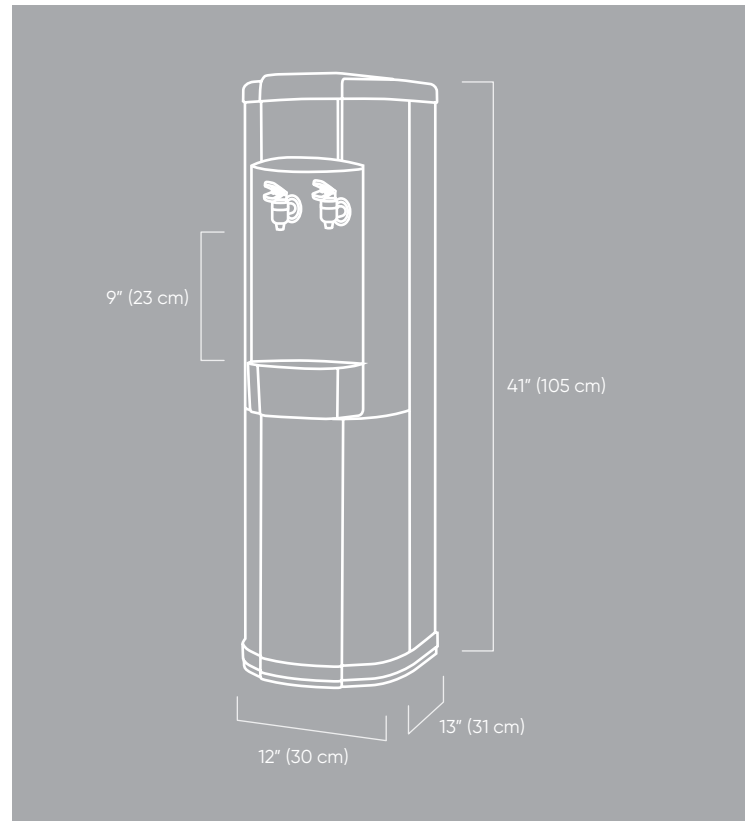

Quench 715/710

*Freestanding
Water Cooler*

Bottleless filtered drinking water cooler

- Cold and hot water
- NSF-certified filtration
- Available without hot water as Quench 710

Quench 715/710

The Quench 715 is a standard capacity bottleless water cooler that provides cold and hot water. Also available without hot water as the Quench 710

Bottleless Filtered Water Cooler

- NSF-certified filtration with lead reduction
- Safety latch for hot water dispensing
- Automatic leak detection and shut-off
- Extra-large drip tray and 9" dispensing area
- Available with:
 - Hot and cold filtered water: Quench 715
 - Cold and ambient filtered water: Quench 710

Specifications

QUENCH 715/710	
Dimensions	41" h x 12" w x 13" d 105 cm h x 30 cm w x 31 cm d
Dispensing Area	9" (23 cm)
Weight	37.5 lbs
Cold Tank Capacity	2.75 liters/0.73 gallons
Hot/Ambient Tank Capacity	1.10 liters/0.30 gallons

Recommended Water Pressure	15-60 psi
Rated Voltage/Frequency	110v/60Hz @ 6 amps
Power Consumption	1.0 kWh/24 hours
Model Number	715 or 710

630 Allendale Road, Suite 200
King of Prussia, PA 19406
Phone: 888.877.0561