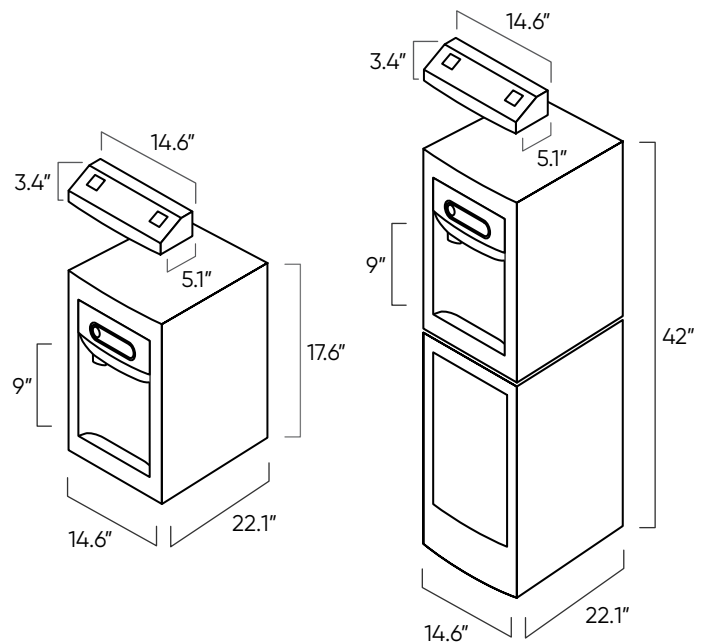

On-Demand Filtered Water & Ice Dispenser

- Chewable compressed nugget ice maker and room temperature water dispenser
- Total ice-making capability is up to 125 lbs per day
- Stores up to 7 lbs of ice
- State-of-the-art carbon or reverse osmosis filtration
- Drainless technology
- Leak detection notification technology
- Touchscreen interface
- Optional lid with touchless dispensing sensor available for both freestanding and countertop models
- Available as a countertop model as Quench 975